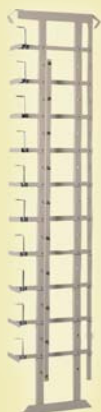

COAXIAL PANEL & DDF FRAME

19" Coaxial Panel

16 Port 1.6/5.6 (Fixed)
LTCF-S16-CM

16 Port BNC (Fixed)
LTCF-B16-CM

16 Port 1.6/5.6 (Fixed)
LTCF-S16-CM2

32 Port BNC (Fixed)
LTCF-B32-CM

32 Port 1.6/5.6 (Fixed)
LTCF-S32-CM

32 Port BNC (Swing Out)
LTCF-B32-CM-SO

32 Port BNC (Fixed Type)
LTCF-B32-P

32 Port Flip Down Type
LTCF-B32-FD

32 Port Flip Down Type
LTCF-B32-FD2

19" Rack Mount E1 Panel
LTCF-REP-XX

Coaxial DDF Frame & Block

Coaxial DDF Block - 8 Way
LTCF-TM08

Coaxial DDF Block - 16 Way
LTCF-TM16

Coaxial DDF Block 8 Way With Leg
LTCF-TM08-L

Rack Mount DDF Panel
LTCF-DDF-RM-XX

HDC Block 8E1
LTCF-HDC-PB-8E1

Coaxial Wall Mount DDF Box (Plastic)
LTCF-DB-DG-P

Coaxial Wall Mount DDF Box (Metal)
LTCF-DB-DG-M

DDF Block
LTCF-DDF-40

DDF Frame

Marconi DDF Frame
LTR-DDF-MR-XX

NEC DDF Frame
LTR-DDF-NEC-XX

Digi DDF Frame
LTR-DDF-DG-XX

HDC DDF Frame
LTR-HDC-XX